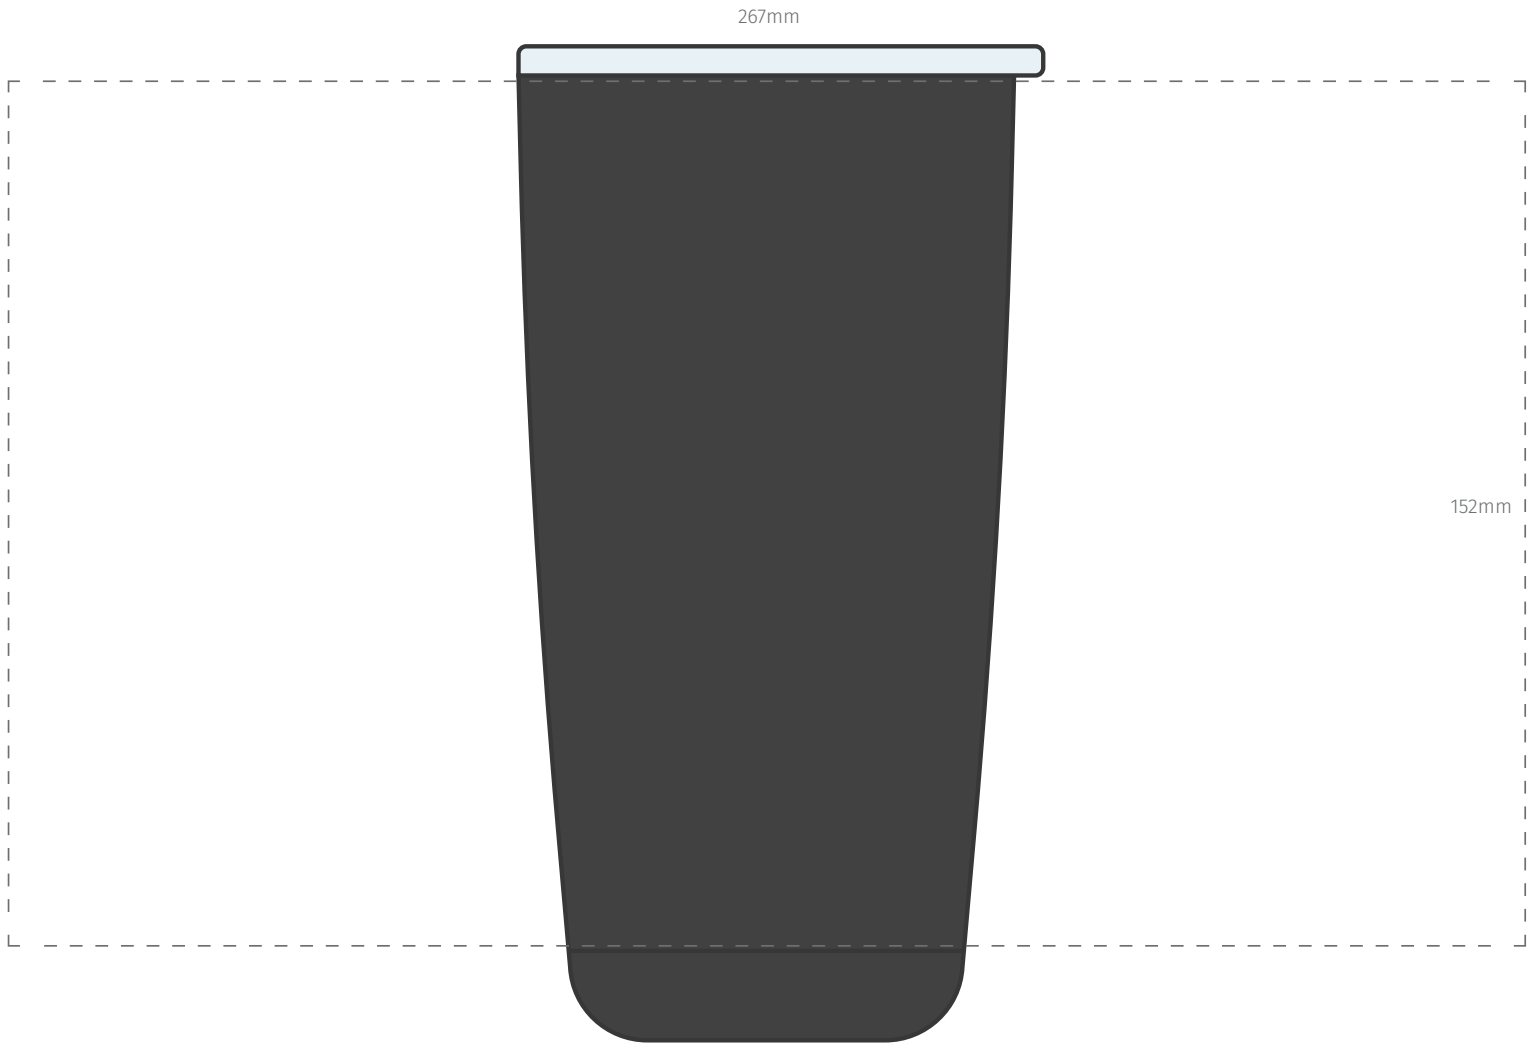

**TEMPLATE:**  
■ VANGUARD TUMBLER

Item shown at 100% actual size when viewed on A4 paper

**BRANDING - Screenprint**

Max branding area 120 x 70mm

**TEMPLATE:**  
■ VANGUARD TUMBLER

Item shown at 100% actual size when viewed on A4 paper

**BRANDING - Engraving**

Max branding area 50 x 50mm

**TEMPLATE:**

■ VANGUARD TUMBLER

**BRANDING - Rotary Digital Print**

Max branding area 267 x 152mm