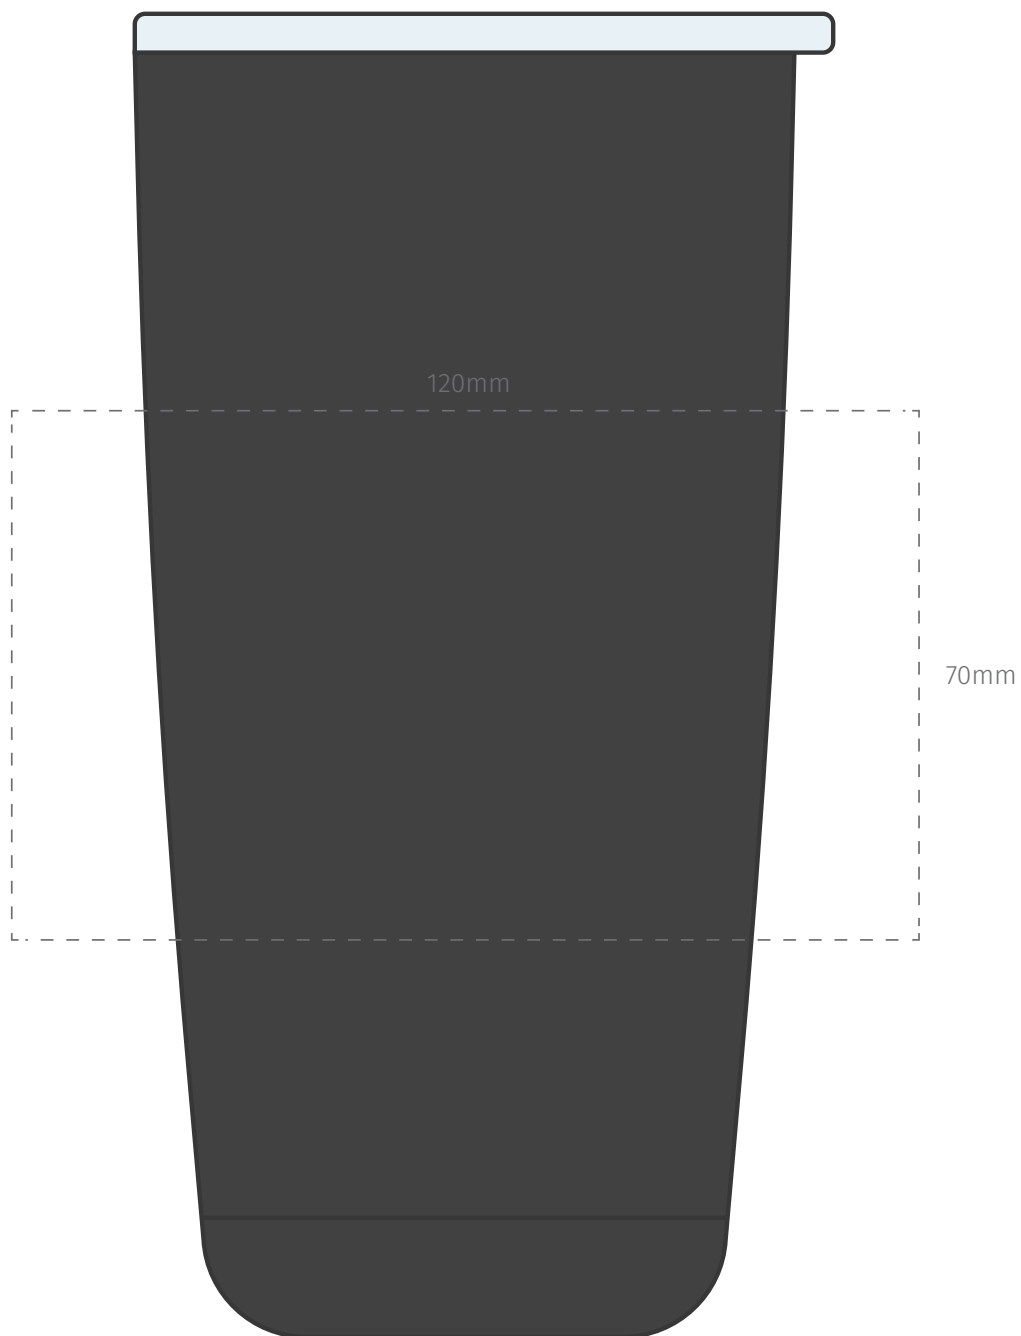

**TEMPLATE:**  
■ VANGUARD TUMBLER

Item shown at 100% actual size when viewed on A4 paper

**BRANDING - Screenprint**

Max branding area 120 x 70mm

**TEMPLATE:**  
■ VANGUARD TUMBLER

Item shown at 100% actual size when viewed on A4 paper

**BRANDING - Engraving**

Max branding area 50 x 50mm

**TEMPLATE:**

■ VANGUARD TUMBLER

**BRANDING - Rotary Digital Print**

Max branding area 267 x 152mm