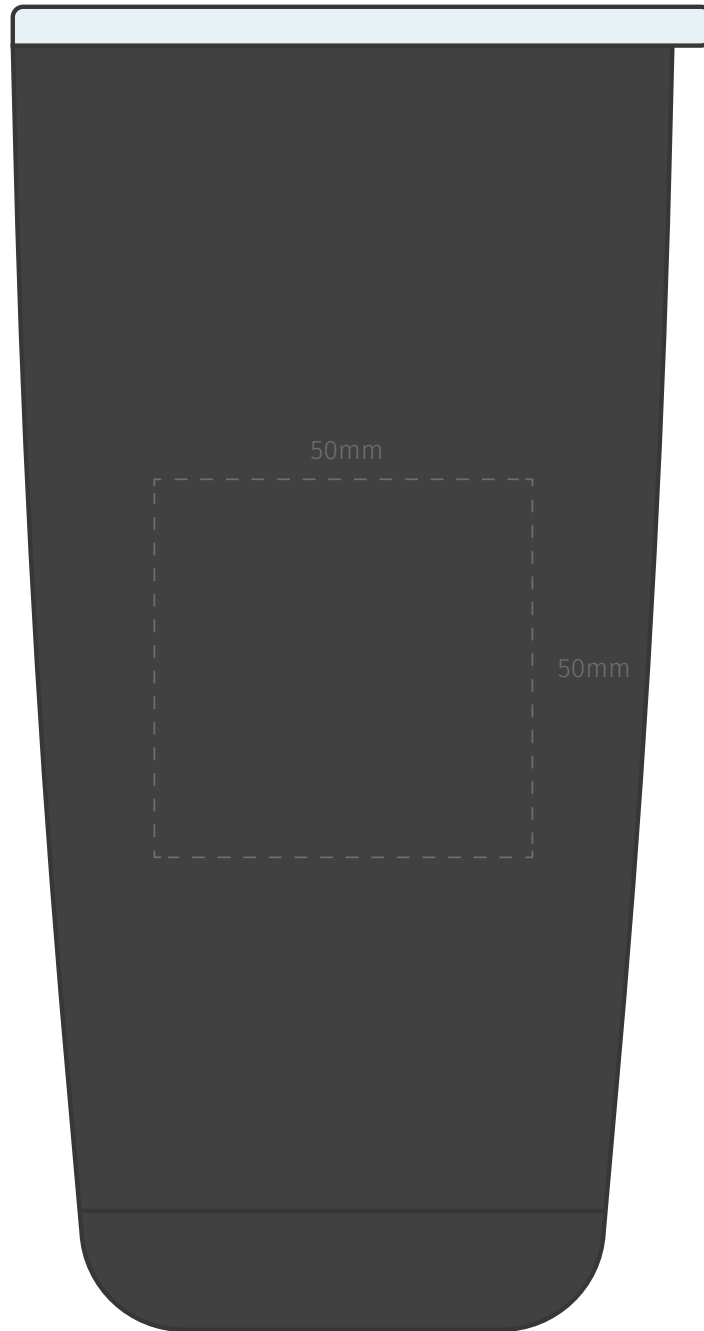

**TEMPLATE:**  
■ VANGUARD TUMBLER

Item shown at 100% actual size when viewed on A4 paper

**BRANDING - Screenprint**

Max branding area 120 x 70mm

**TEMPLATE:**  
■ VANGUARD TUMBLER

Item shown at 100% actual size when viewed on A4 paper

**BRANDING - Engraving**

Max branding area 50 x 50mm

**TEMPLATE:**

■ VANGUARD TUMBLER

**BRANDING - Rotary Digital Print**

Max branding area 267 x 152mm